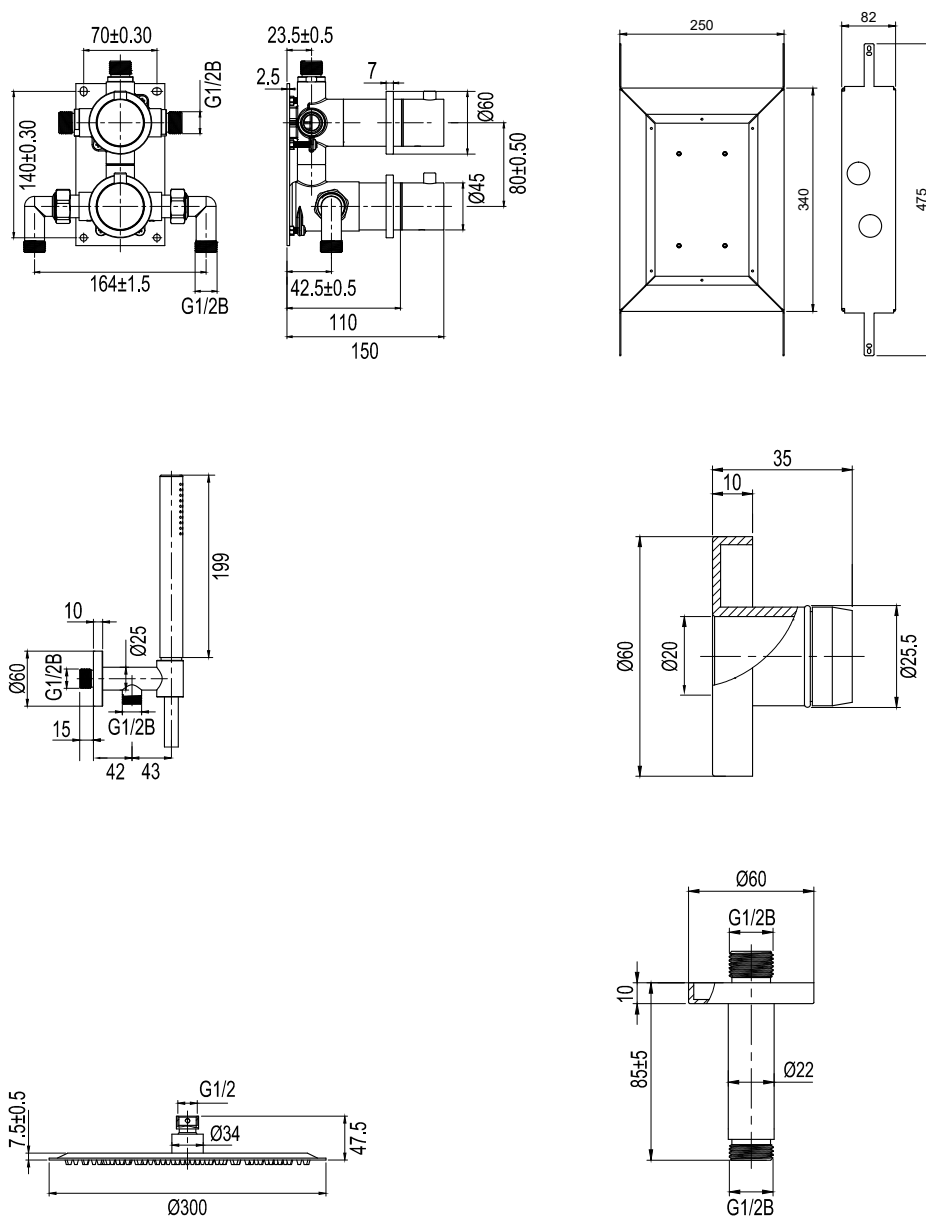

Technische Daten:

Deckenmontierter Kopfbrausenhalter: CC 85 mm (die endgültige Länge des Kopfbrausenhalters hängt von der Dicke der Gipsplatten und/oder anderem Deckenmaterial ab) | Kopfbrause: Ø300 mm | Duschschlauch: 1,5 m

SCANDTAP
BATHROOM CONCEPTS

Scandtap AB, Olofsdalsvägen 21, 302 41 Halmstad, Sweden
info@scandtap.com, www.scandtap.com

Typgodkännande
Nr: 1786-1787

EN

Built-in thermostatic mixer with elegant slimline details. Concealed installation behind the wall gives the bathroom a harmonious, minimalist look. Includes a thin, wide, wall-mounted ceiling shower head and a cylindrical hand shower that delivers a soft, comfortable, wide jet. Timeless design combined with Scandinavian style. • Two functions: Ceiling shower and hand shower • Made of stainless steel • Approved by SINTEF and KIWA • Two separate levers for adjusting temperature and water pressure • Ceiling-mounted ceiling shower head • Tiltable ceiling shower head • Anti-twist hose • Anti-limescale feature allows easy cleaning of the ceiling shower head and hand shower even if the water is hard • Reliable thermostat that is also resistant to hard water • Supplied with certified Scandtap Box 1 installation box in stainless steel, which protects against water leakage behind wall • Supplied with cover in matching colour for the leak indicator

Technical data:

Ceiling-mounted ceiling shower bracket: CC 85 mm (the ceiling shower bracket's ultimate length depends on the thickness of the plasterboard and/or other ceiling materials) | Ceiling shower head: Ø300 mm | Shower hose: 1.5 m

Mått / Dimensjoner / Måle / Mitat / Abmessungen / Dimensions

SCANDTAP

BATHROOM CONCEPTS

Scandtap AB, Olofsdalsvägen 21, 302 41 Halmstad, Sweden
info@scandtap.com, www.scandtap.com

Typgodkännande
Nr: 1786-1787